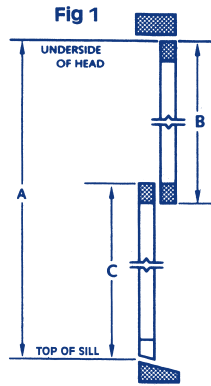

Dimensions required are illustrated in these diagrams

Customer's window ref.										
1. Number of windows where both top and bottom sashes move.										
2. Number of windows where one sash only moves (delete either question 4 or 5).										
Specify whether normal (NORM) balances are required or if balances are to be modified for Supertilt (SUP).										
3. DIMENSION 'A' Height of sash run (must be less than B + C Fig 2).										
4. DIMENSION 'B' Height of top sash (NB. excluding horn).										
Length of horn if any.										
5. DIMENSION 'C' Height of bottom sash (NB. excluding horn).										
Length of horn if any.										
6. DIMENSION 'E' See fig.3. (NB. curve of arch only).										
7. Width of sash.										
8. Glazed weight of each sash	Top									
	Bottom									
9. Timber, aluminium or upvc.										
10. Type of glass (glass thickness, single or double glazed).										