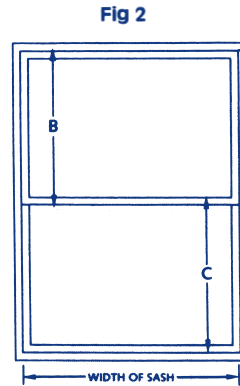

Dimensions required are illustrated in these diagrams

Customer's window ref.										
1. Number of windows where both top and bottom sashes move.										
2. Number of windows where one sash only moves (delete either question 4 or 5).										
Specify whether normal (NORM) balances are required or if balances are to be modified for Supertilt (SUP).										
3. DIMENSION 'A' Height of sash run (must be less than B + C Fig 2).										
4. DIMENSION 'B' Height of top sash (NB. excluding horn).										
Length of horn if any.										
5. DIMENSION 'C' Height of bottom sash (NB. excluding horn).										
Length of horn if any.										
6. DIMENSION 'E' See fig.3. (NB. curve of arch only).										
7. Width of sash.										
8. Glazed weight of each sash	Top									
	Bottom									
9. Timber, aluminium or upvc.										
10. Type of glass (glass thickness, single or double glazed).										