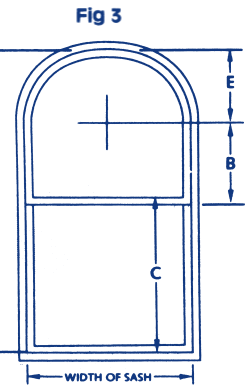

Dimensions required are illustrated in these diagrams

Customer's window ref.										
1. Number of windows where both top and bottom sashes move.										
2. Number of windows where one sash only moves (delete either question 4 or 5).										
Specify whether normal (NORM) balances are required or if balances are to be modified for Supertilt (SUP).										
3. DIMENSION 'A' Height of sash run (must be less than B + C Fig 2).										
4. DIMENSION 'B' Height of top sash (NB. excluding horn).										
Length of horn if any.										
5. DIMENSION 'C' Height of bottom sash (NB. excluding horn).										
Length of horn if any.										
6. DIMENSION 'E' See fig.3. (NB. curve of arch only).										
7. Width of sash.										
8. Glazed weight of each sash	Top									
	Bottom									
9. Timber, aluminium or upvc.										
10. Type of glass (glass thickness, single or double glazed).										

## 50 Pairs and over

Balance Reference Number (=tube length in inches)	Tube length in mm's Bal. ref. no. x 25.4	up to 13.61kg		up to 18.15kg	purpose made up to 20.41kg	purpose made from 20.41kg to 24.95kg	purpose made up to 37.7kg	purpose made up to 45.4kg
		(£/pair)		(£/pair)	(£/pair)	(£/pair)	(£/pair)	(£/pair)
		Type D2	Type D4	Type D6	Type F0	Type F1	Type K0	Type M1
up to 18	up to 457	6.36	6.37	9.26	15.30	23.01	30.75	35.48
19 to 24	483 to 610	6.83	7.07	10.32	16.88	24.63	32.43	37.02
25 to 30	635 to 762	7.27	7.74	11.46	18.52	26.30	34.07	38.05
31 to 36	787 to 914	7.74	8.18	11.97	20.37	28.69	37.09	42.19
37 to 42	940 to 1067	8.23	8.73	12.80	22.47	31.17	39.90	45.70
43 to 48	1092 to 1219	-	9.59	14.05	24.67	33.22	41.80	47.52
49 to 53	1245 to 1346	-	10.50	15.40	27.03	36.28	45.69	51.02
54 to 60	1376 to 1524	-	-	-	29.41	39.55	49.77	54.89
61 to 66	1549 to 1676	-	-	-	31.66	42.56	53.58	58.97
67 to 72	1702 to 1839	-	-	-	34.07	45.83	57.68	63.36